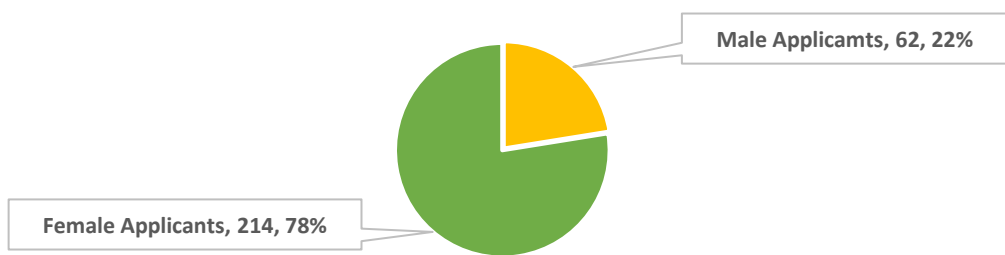

### NEET Applicant Status from 2016-2020

Total Applicants: 276