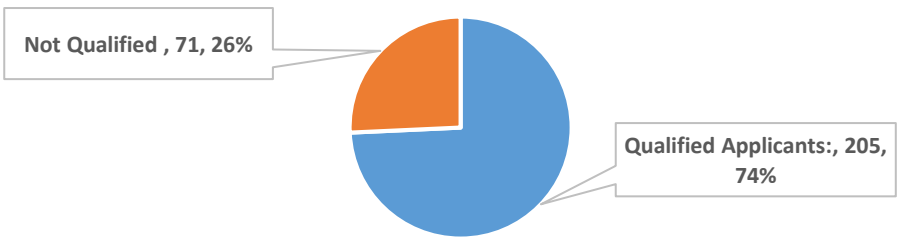

### NEET Applicant Status from 2016-2020

Total Applicants: 276