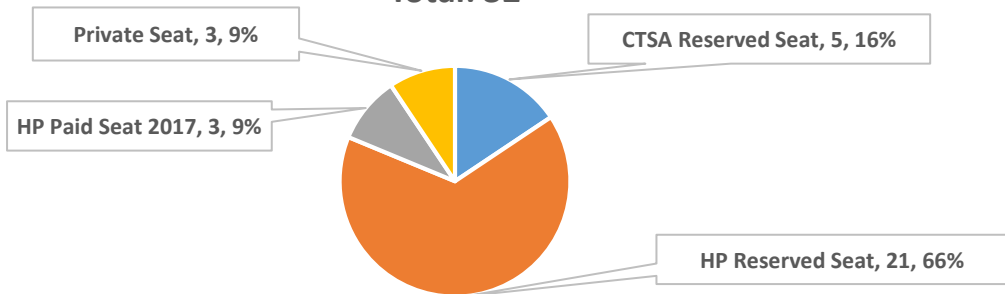

Students Pursuing MBBS Since 2016

Total: 32